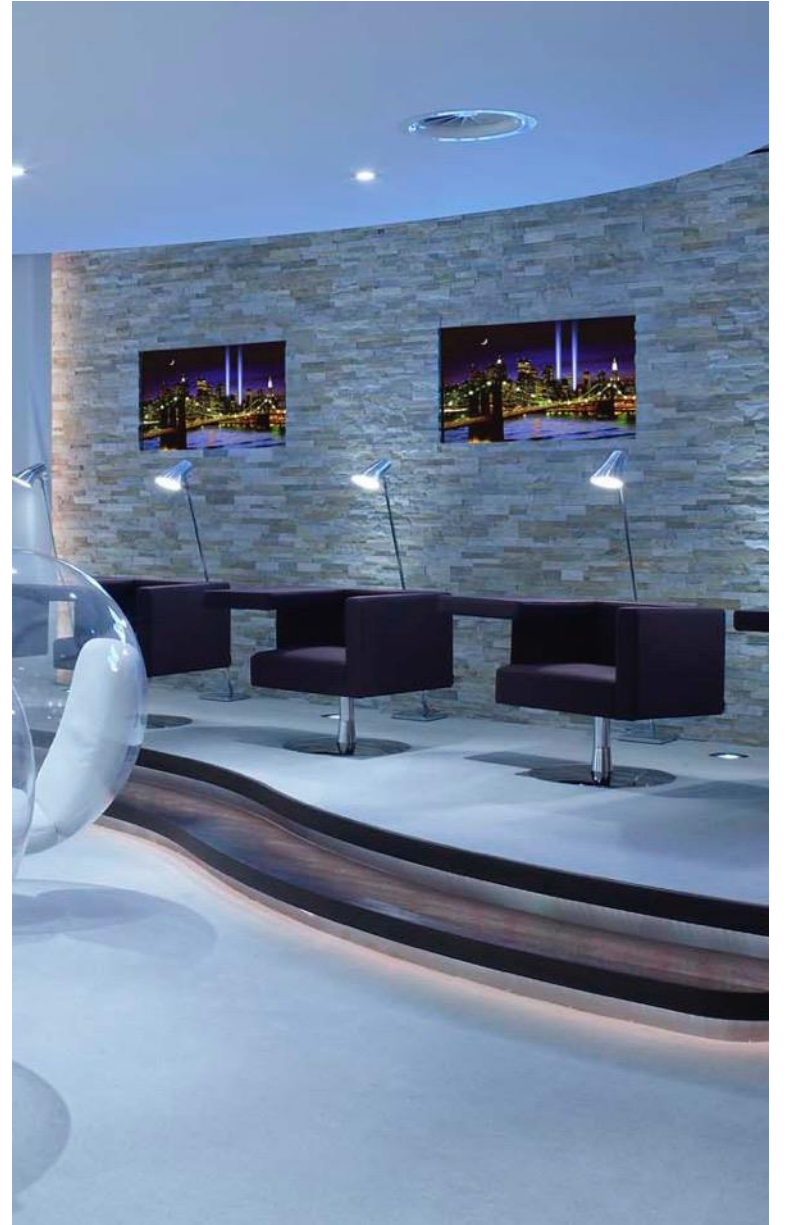

OFFECCCT

Workspace with a distance.

We offer a wide range of furniture designed to make a safe and private workspace.

Babled

by Emmanuel Babled

“I loved the contrast between fragility and resilience. The finished piece defines a place in a somewhat cinematic way. While the flowing lines of the soft shell invite you to lean back and stick your legs out in a relaxed way, it also protects you and gives you a sense of control and coolness while swirling around, surveying a room in 360 degrees”, says Emmanuel Babled.

OFFECCT

Satellite

by Richard Hutten

Satellite is an easy chair for activity-based spaces, a spinning easy chair for a digital lifestyle with high comfort and round playful features.

OFFECCT

Solitaire by Alfredo Häberli

For Alfredo Häberli, it is extremely important that furniture encourages activity and movement. The way people work today is different from how they used to.

This imposes new demands on our surroundings. Solitaire is a stable piece of furniture with different possibilities combining function and form.

OFFECCT

GEOJE

Lite by Broberg & Ridderstråle

A stackable chair that combined pleasing aesthetics with rational function and design. The result was a chair characterized by a thin profile and a wide arched back. Lite combines an attractive design with the stringent requirements of a stackable chair - it is easy to transport and to stack, as well as space-efficient and durable.