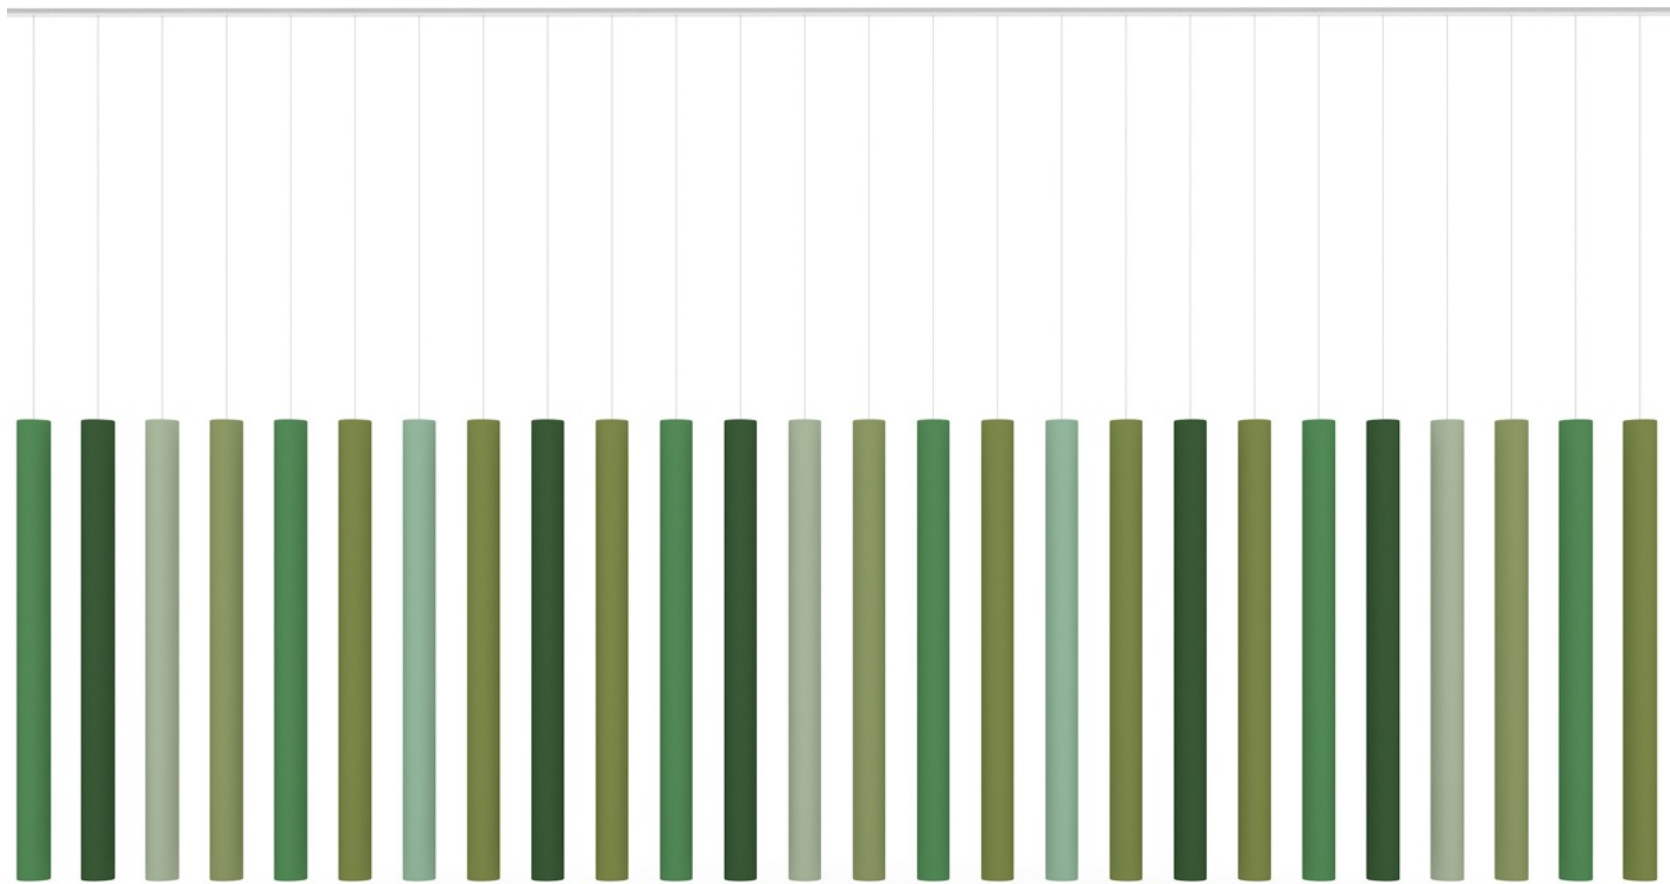

OFFECCT

Soundwave® collection

- Bella, Botanic, Ceramic, Ennis, Flo, Geo, Luna, Scrunch, Sky, Stripes, Swell, Village, Wicker
- Offwhite, grey, anthracite
- Max 25 pcs/order

OFFECCT

Choosable fabrics.

Kvadrat Hallingdal. Kvadrat Remix. Kvadrat Steelcut Trio 3.