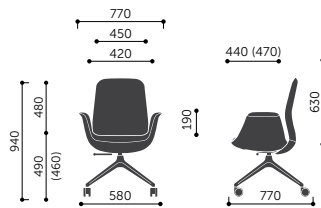

RBM ElliePro 20HST