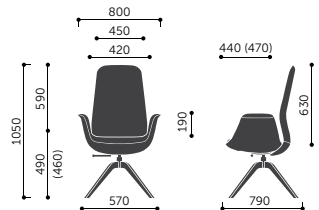

RBM ElliePro 10HW