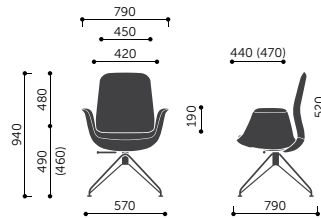

RBM ElliePro 20V3