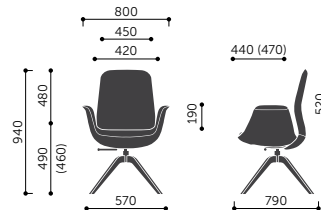

RBM ElliePro 20HW

Model	Beskrivelse	Vægt
10HST	Swivel armchair, syncroself mechanism, high backrest, high 4-star base.	16 kg
20HST	Swivel armchair, syncroself mechanism, low backrest, high 4-star base	15 kg
10V3	Swivel armchair, syncroself mechanism, high backrest, high wire frame.	16 kg
20V3	Swivel armchair, syncroself mechanism, low backrest, high wire frame.	15 kg
10HW	Swivel armchair, syncroself mechanism, high backrest, wooden legs	15 kg
20HW	Swivel armchair, syncroself mechanism, low backrest, wooden legs	14 kg

Produkt specifikation

- Indbygget synkronmekanisme i sædet
- 2 ryghøjder (10/20)
- 4-grenet alu. fodkryds: Black, White, Steelgrey, Polished
- 4-benet stålramme: Black, White, Steelgrey, Metalsilver
- Træben i 6 forskellige bejdse / lakfarver

Tilvalg

- Hårde hjul / glidere (til bløde underlag)
- Hårde hjul / glidere i filt (til hårde underlag)
- Glidere i teflon (universal)
- Mix af farver fra samme tekstilserie er mulig eller mix med skind på indersiden af armlæn

Stole er ikke justerbare i højden

Standard kollektion (tekstiler / farver) - leveringstid fra fabrik inden for 15 arbejdsdage, model HW 30 arbejdsdage
Extended kollektion (tekstiler / farver) - leveringstid fra fabrik inden for 25 arbejdsdage

Se RBM prislisen for flere detaljer