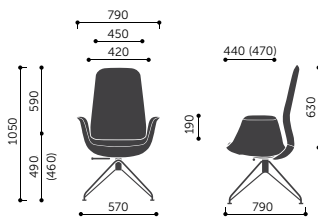

RBM ElliePro 10V3