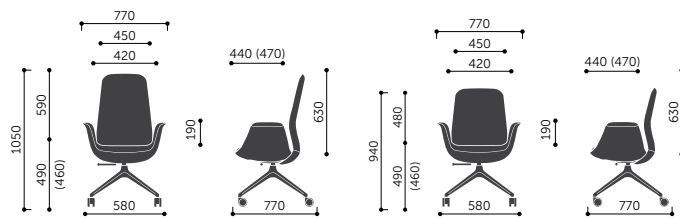

RBM ElliePro 20HST

RBM ElliePro 10HST