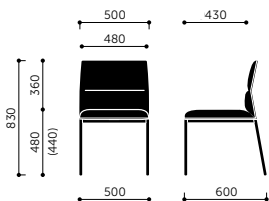

RBM Chic Air C21H/C21HW