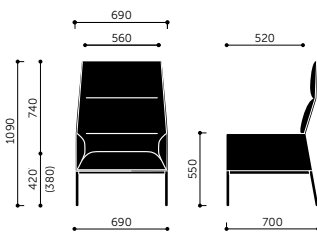

RBM Chic Air A10H/A10HW

RBM Chic Air A11H/A11HW

Model	Beskrivelse	Vægt
C21H	Chair, low backrest, metal legs	10 kg
C21HW	Chair, low backrest, wooden legs	9 kg
C20H	Chair w/armrests, low backrest, metal legs	13 kg
C20HW	Chair w/armrests, low backrest, wooden legs	12 kg
B20H	2-seat bench, metal legs	28 kg
B20HW	2-seat bench, wooden legs	27 kg
A20H	Armchair, low backrest, metal legs	19 kg
A20HW	Armchair, low backrest, wooden legs	18,5 kg
A10H	Armchair, high backrest, metal legs	22 kg
A10HW	Armchair, high backrest, wooden legs	21 kg
A11H	Wingback armchair, high backrest, metal legs	22,5 kg
A11HW	Wingback armchair, high backrest, wooden legs	22 kg