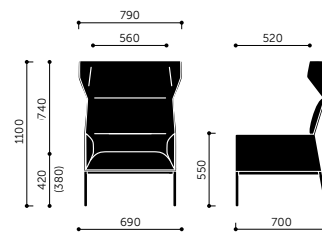

RBM Chic Air A10H/A10HW

RBM Chic Air A11H/A11HW

Model	Beskrivelse	Vægt
C21H	Chair, low backrest, metal legs	10 kg
C21HW	Chair, low backrest, wooden legs	9 kg
C20H	Chair w/armrests, low backrest, metal legs	13 kg
C20HW	Chair w/armrests, low backrest, wooden legs	12 kg
B20H	2-seat bench, metal legs	28 kg
B20HW	2-seat bench, wooden legs	27 kg
A20H	Armchair, low backrest, metal legs	19 kg
A20HW	Armchair, low backrest, wooden legs	18,5 kg
A10H	Armchair, high backrest, metal legs	22 kg
A10HW	Armchair, high backrest, wooden legs	21 kg
A11H	Wingback armchair, high backrest, metal legs	22,5 kg
A11HW	Wingback armchair, high backrest, wooden legs	22 kg