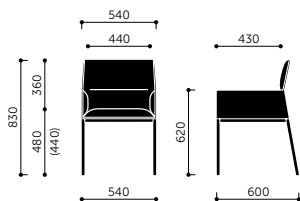

RBM Chic Air C20H/C20HW