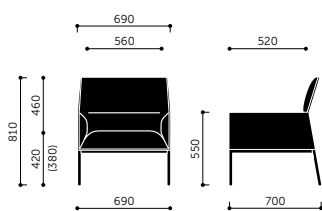

RBM Chic Air C21H/C21HW

RBM Chic Air A20H/A20HW