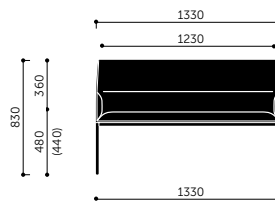

RBM Chic Air B20H/B20HW