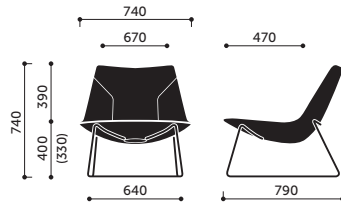

Design by: Christophe Pillet

reddot design award
winner 2019

Bringing life to rooms

RBM Chic Lounge A10V3

RBM Chic Lounge A20V3

RBM Chic Lounge A10F

RBM Chic Lounge A20F

RBM Chic Lounge PV3

| Model | Description of model | Weight |
|-------|--|---------|
| A10V3 | Lounge chair, high backrest, sledgebase | 15 kg |
| A20V3 | Lounge chair, low backrest, sledgebase | 13 kg |
| A10F | Lounge chair, high backrest, 4-star base | 18,5 kg |
| A20F | Lounge chair, low backrest, 4-star base | 17 kg |
| PV3 | Footrest, sledgebase | 9,5 kg |