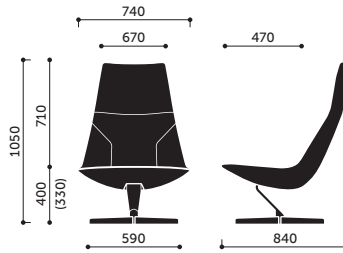

RBM Chic Lounge A10F