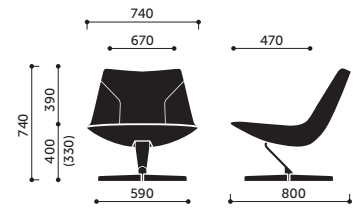

RBM Chic Lounge A20F