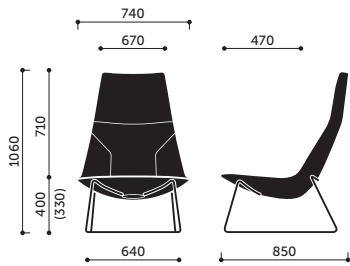

RBM Chic Lounge A10V3