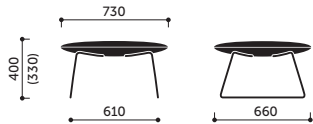

RBM Chic Lounge PV3