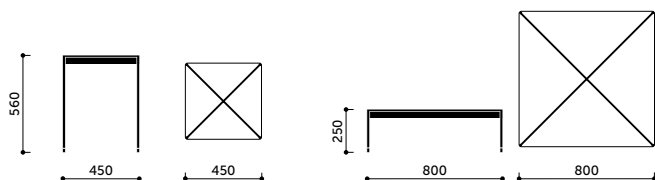

Design af: Christophe Pillet

Bringing life to rooms

RBM Chic Table RH20/RH30

RBM Chic Table RR10/RR20/RR40

RBM Chic Table CS30

RBM Chic Table CS40

RBM Chic Table CR40

Model	Beskrivelse
RH20	Medium table, round Ø 800 mm, height 740 mm, 4 legged
RH30	Medium table, round Ø 800 mm, height 660 mm, 4 legged
Frame RH20	Table frame, height 740 mm
Frame RH30	Table frame, height 660 mm
RR10	Restaurant table, round Ø 800 mm, height 1100 mm, round base
RR20	Restaurant table, round Ø 800 mm, height 740 mm, round base
RR40	Restaurant table, round Ø 800 mm, height 480 mm, round base
Frame RR10	Table frame, height 1100 mm, round base
Frame RR20	Table frame, height 600 mm, round base
Frame RR40	Table frame, height 480 mm, round base
CS30	Coffee table, square, 450 x 450 mm, height 560 mm
CS40	Coffee table, square, 800 x 800 mm, height 250 mm
CR40	Coffee table, round, Ø 800 mm, height 250mm
Frame CS30	Frame for 450 x 450 mm table top, height 560 mm
Frame CS40	Frame for 800 x 800 mm table top, height 250 mm
Frame CR40	Frame for Ø 800 mm table top, height 250 mm