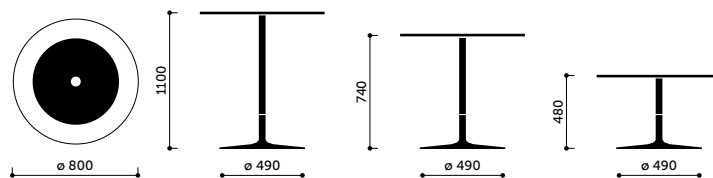

Design af: Christophe Pillet

Bringing life to rooms

RBM Chic Table RH20/RH30

RBM Chic Table RR10/RR20/RR40

RBM Chic Table CS30

RBM Chic Table CS40

RBM Chic Table CR40

Model	Beskrivelse
RH20	Medium table, round Ø 800 mm, height 740 mm, 4 legged
RH30	Medium table, round Ø 800 mm, height 660 mm, 4 legged
Frame RH20	Table frame, height 740 mm
Frame RH30	Table frame, height 660 mm
RR10	Restaurant table, round Ø 800 mm, height 1100 mm, round base
RR20	Restaurant table, round Ø 800 mm, height 740 mm, round base
RR40	Restaurant table, round Ø 800 mm, height 480 mm, round base
Frame RR10	Table frame, height 1100 mm, round base
Frame RR20	Table frame, height 600 mm, round base
Frame RR40	Table frame, height 480 mm, round base
CS30	Coffee table, square, 450 x 450 mm, height 560 mm
CS40	Coffee table, square, 800 x 800 mm, height 250 mm
CR40	Coffee table, round, Ø 800 mm, height 250mm
Frame CS30	Frame for 450 x 450 mm table top, height 560 mm
Frame CS40	Frame for 800 x 800 mm table top, height 250 mm
Frame CR40	Frame for Ø 800 mm table top, height 250 mm