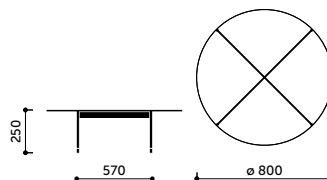

Design af: Christophe Pillet

Bringing life to rooms

RBM Chic Table RH20/RH30

RBM Chic Table RR10/RR20/RR40

RBM Chic Table CS30

RBM Chic Table CS40

RBM Chic Table CR40

Model	Beskrivelse
RH20	Medium table, round Ø 800 mm, height 740 mm, 4 legged
RH30	Medium table, round Ø 800 mm, height 660 mm, 4 legged
Frame RH20	Table frame, height 740 mm
Frame RH30	Table frame, height 660 mm
RR10	Restaurant table, round Ø 800 mm, height 1100 mm, round base
RR20	Restaurant table, round Ø 800 mm, height 740 mm, round base
RR40	Restaurant table, round Ø 800 mm, height 480 mm, round base
Frame RR10	Table frame, height 1100 mm, round base
Frame RR20	Table frame, height 600 mm, round base
Frame RR40	Table frame, height 480 mm, round base
CS30	Coffee table, square, 450 x 450 mm, height 560 mm
CS40	Coffee table, square, 800 x 800 mm, height 250 mm
CR40	Coffee table, round, Ø 800 mm, height 250mm
Frame CS30	Frame for 450 x 450 mm table top, height 560 mm
Frame CS40	Frame for 800 x 800 mm table top, height 250 mm
Frame CR40	Frame for Ø 800 mm table top, height 250 mm