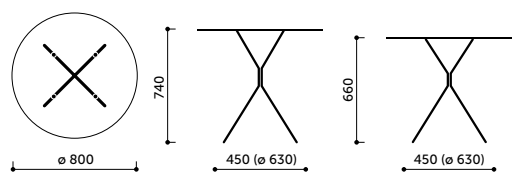

Design af: Christophe Pillet

Bringing life to rooms

RBM Chic Table RH20/RH30

RBM Chic Table RR10/RR20/RR40

RBM Chic Table CS30

RBM Chic Table CS40

RBM Chic Table CR40

Model	Beskrivelse
RH20	Medium table, round Ø 800 mm, height 740 mm, 4 legged
RH30	Medium table, round Ø 800 mm, height 660 mm, 4 legged
Frame RH20	Table frame, height 740 mm
Frame RH30	Table frame, height 660 mm
RR10	Restaurant table, round Ø 800 mm, height 1100 mm, round base
RR20	Restaurant table, round Ø 800 mm, height 740 mm, round base
RR40	Restaurant table, round Ø 800 mm, height 480 mm, round base
Frame RR10	Table frame, height 1100 mm, round base
Frame RR20	Table frame, height 600 mm, round base
Frame RR40	Table frame, height 480 mm, round base
CS30	Coffee table, square, 450 x 450 mm, height 560 mm
CS40	Coffee table, square, 800 x 800 mm, height 250 mm
CR40	Coffee table, round, Ø 800 mm, height 250mm
Frame CS30	Frame for 450 x 450 mm table top, height 560 mm
Frame CS40	Frame for 800 x 800 mm table top, height 250 mm
Frame CR40	Frame for Ø 800 mm table top, height 250 mm