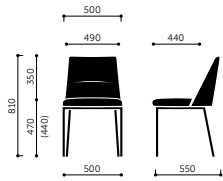

RBM Chic 21H