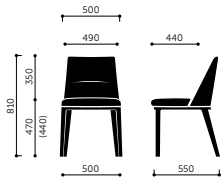

RBM Chic 21HW