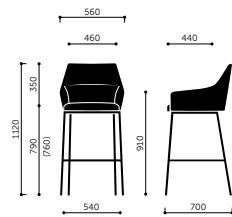

RBM Chic 20CH