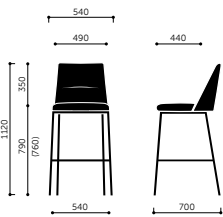

RBM Chic 21CH