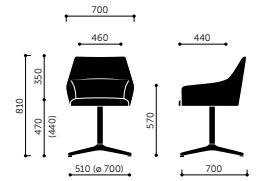

RBM Chic 20F