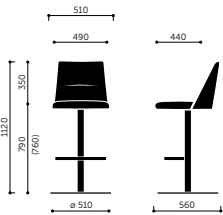

RBM Chic 21CR