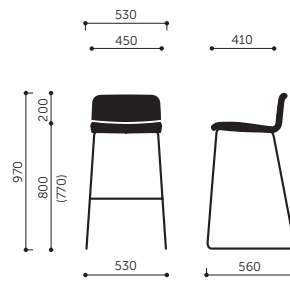

With a sitting height of 80 cm, RBM Com Bar is designed for tables, bars and counter tops between 104 and 110 cm high. The square shaped shell is available in three different finishes: a bare plywood shell, bare plywood with an upholstered seat or fully upholstered. The shell is available in standard lacquer colours, natural modified veneers or high pressure laminate (HPL).

Design by: Paul Brooks

Bringing life to rooms

RBM Com K12CV

RBM Com K22CV

RBM Com K42CV

Model	Description of model	Weight
K12CV	Bar stool, sledgebase, upholstered	7,5 kg
K22CV	Bar stool, sledgebase, upholstered seat	8 kg
K42CV	Bar stool, sledgebase, fully upholstered	8 kg

Product specification

- Bar stool with sledgebase frame
- Steelframe in Black, Steelgrey and Metalsilver colours
- Plywood shell in 6 different lacquer colours, 3 different laminate finishes or 4 different natural modified veneer colours