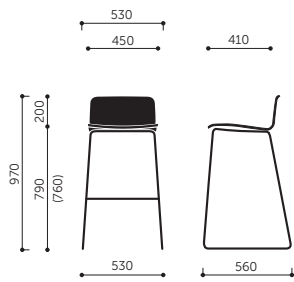

With a sitting height of 80 cm, RBM Com Bar is designed for tables, bars and counter tops between 104 and 110 cm high. The square shaped shell is available in three different finishes: a bare plywood shell, bare plywood with an upholstered seat or fully upholstered. The shell is available in standard lacquer colours, natural modified veneers or high pressure laminate (HPL).

Design by: Paul Brooks

Bringing life to rooms

RBM Com K12CV

RBM Com K22CV

RBM Com K42CV

Model	Description of model	Weight
K12CV	Bar stool, sledgebase, upholstered	7,5 kg
K22CV	Bar stool, sledgebase, upholstered seat	8 kg
K42CV	Bar stool, sledgebase, fully upholstered	8 kg