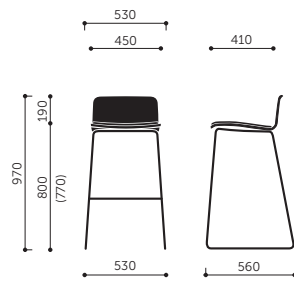

With a sitting height of 80 cm, RBM Com Bar is designed for tables, bars and counter tops between 104 and 110 cm high. The square shaped shell is available in three different finishes: a bare plywood shell, bare plywood with an upholstered seat or fully upholstered. The shell is available in standard lacquer colours, natural modified veneers or high pressure laminate (HPL).

Design by: Paul Brooks

Bringing life to rooms

RBM Com K12CV

RBM Com K22CV

RBM Com K42CV

Model	Description of model	Weight
K12CV	Bar stool, sledgebase, upholstered	7,5 kg
K22CV	Bar stool, sledgebase, upholstered seat	8 kg
K42CV	Bar stool, sledgebase, fully upholstered	8 kg