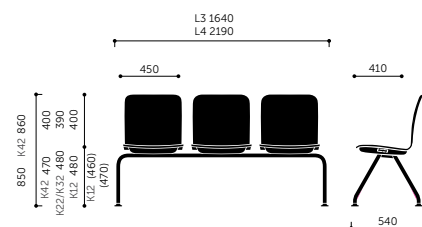

Design af: Paul Brooks

Bringing life to rooms

Model	Beskrivelse	Kan stables (antal)	Vægt
K12H	Chair, 4-legged, unupholstered	15	5,5 kg
K12H 2P	Chair w/armrests, 4-legged, unupholstered	15	7,5 kg
K12V2	Chair, reversed cantilever, unupholstered	5	7 kg
K12V3	Chair, sledgebase, unupholstered	15	6,5 kg
K12V3 2P	Chair w/armrests, sledgebase, unupholstered	15	7,5 kg
K22H	Chair, 4-legged, upholstered seat	12	6 kg
K22H 2P	Chair w/armrests, 4-legged, upholstered seat	12	8 kg
K22V2	Chair, reversed cantilever, upholstered seat	5	7,5 kg
K22V3	Chair, sledgebase, upholstered seat	12	7 kg
K22V3 2P	Chair w/armrests, sledgebase, upholstered seat	12	8 kg
K32H	Chair, 4-legged, upholstered seat and back	12	6,5 kg
K32H 2P	Chair w/armrests, 4-legged, upholstered seat and back	12	8,5 kg
K32V2	Chair, reversed cantilever, upholstered seat and back	5	8 kg
K32V3	Chair, sledgebase, upholstered seat and back	12	7,5 kg
K32V3 2P	Chair w/armrests, sledgebase, upholstered seat and back	12	8,5 kg
K42H	Chair, 4-legged, fully upholstered	10	6 kg
K42H 2P	Chair w/armrests, 4-legged, fully upholstered	10	8 kg
K42V2	Chair, reversed cantilever, fully upholstered	5	7,5 kg
K42V3	Chair, sledgebase, fully upholstered	10	7 kg
K42V3 2P	Chair w/armrests, fully upholstered	10	8 kg
K12L3	3 seat bench, unupholstered	19,5 kg	
K12L4	4 seat bench, unupholstered	26 kg	
K22L3	3 seat bench, upholstered seat	21 kg	
K22L4	4 seat bench, upholstered seat	28 kg	
K32L3	3 seat bench, upholstered seat and back	22,5 kg	
K32L4	4 seat bench, upholstered seat and back	30 kg	
K42L3	3 seat bench, fully upholstered	21 kg	
K42L4	4 seat bench, fully upholstered	28 kg	