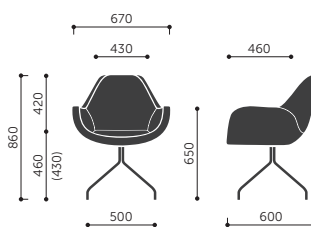

Design by: Piotr Kuchciński

Bringing life to rooms

RBM Fan 10HC

RBM Fan 10H

RBM Fan 10HS

RBM Fan 10HW

RBM Fan 10V

Model	Description of model	Weight
10HC	Armchair, 4-star base, decorative castors	10,5 kg
10H	Armchair, 4-star base, glides	10,5 kg
10HS	Swivel armchair, 4-star base, glides	10,5 kg
10HW	Armchair, wooden legs	9,5 kg
10V	Armchair, sledgbase	10,5 kg

Product specification

- Shell made of cold-moulded foam technology.
- Four-star swivel base with castors: Black, Steelgrey and Metalsilver
- Four-star swivel base with glides: Black, Steelgrey and Metalsilver
- Four-star base with glides: Black, Steelgrey and Metalsilver
- Sledge base: Black, Steelgrey and Metalsilver
- Wooden legs in 10 various stain/lacquer colours , model 10HW