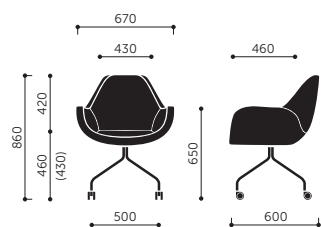

RBM Fan

Steel frame colours

-  Black
-  Steelgrey
-  Metalsilver

Wood frame colours

-  H5 Black stained beech
-  H6 Natural stained beech
-  H7 Golden stained beech
-  H8 Whitewashed beech
-  H11 Wenge stained beech
-  H12 Cardinal stained beech
-  H13 White lacquered beech
-  HO6 Classic oak (E)
-  HO11 Black stained oak (E)
-  HO12 Cardinal oak (E)

Design by: Piotr Kuchciński

Bringing life to rooms

RBM Fan 10HC

RBM Fan 10H

RBM Fan 10HS

RBM Fan 10HW

RBM Fan 10V

Model	Description of model	Weight
10HC	Armchair, 4-star base, decorative castors	10,5 kg
10H	Armchair, 4-star base, glides	10,5 kg
10HS	Swivel armchair, 4-star base, glides	10,5 kg
10HW	Armchair, wooden legs	9,5 kg
10V	Armchair, sledgbase	10,5 kg

Product specification

- Shell made of cold-moulded foam technology.
- Four-star swivel base with castors: Black, Steelgrey and Metalsilver
- Four-star swivel base with glides: Black, Steelgrey and Metalsilver
- Four-star base with glides: Black, Steelgrey and Metalsilver
- Sledge base: Black, Steelgrey and Metalsilver
- Wooden legs in 10 various stain/lacquer colours , model 10HW