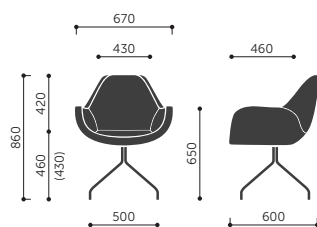

Design by: Piotr Kuchciński

Bringing life to rooms

RBM Fan 10HC

RBM Fan 10H

RBM Fan 10HS

RBM Fan 10HW

RBM Fan 10V

Model	Description of model	Weight
10HC	Armchair, 4-star base, decorative castors	10,5 kg
10H	Armchair, 4-star base, glides	10,5 kg
10HS	Swivel armchair, 4-star base, glides	10,5 kg
10HW	Armchair, wooden legs	9,5 kg
10V	Armchair, sledgbase	10,5 kg

Product specification

- Shell made of cold-moulded foam technology.
- Four-star swivel base with castors: Black, Steelgrey and Metalsilver
- Four-star swivel base with glides: Black, Steelgrey and Metalsilver
- Four-star base with glides: Black, Steelgrey and Metalsilver
- Sledge base: Black, Steelgrey and Metalsilver
- Wooden legs in 10 various stain/lacquer colours , model 10HW