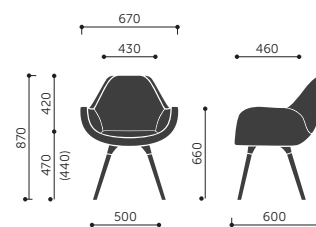

Design by: Piotr Kuchciński

Bringing life to rooms

RBM Fan 10HC

RBM Fan 10H

RBM Fan 10HS

RBM Fan 10HW

RBM Fan 10V

Model	Description of model	Weight
10HC	Armchair, 4-star base, decorative castors	10,5 kg
10H	Armchair, 4-star base, glides	10,5 kg
10HS	Swivel armchair, 4-star base, glides	10,5 kg
10HW	Armchair, wooden legs	9,5 kg
10V	Armchair, sledgbase	10,5 kg

Product specification

- Shell made of cold-moulded foam technology.
- Four-star swivel base with castors: Black, Steelgrey and Metalsilver
- Four-star swivel base with glides: Black, Steelgrey and Metalsilver
- Four-star base with glides: Black, Steelgrey and Metalsilver
- Sledge base: Black, Steelgrey and Metalsilver
- Wooden legs in 10 various stain/lacquer colours , model 10HW