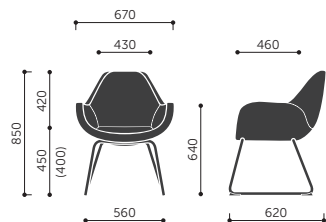

Design by: Piotr Kuchciński

Bringing life to rooms

RBM Fan 10HC

RBM Fan 10H

RBM Fan 10HS

RBM Fan 10HW

RBM Fan 10V

Model	Description of model	Weight
10HC	Armchair, 4-star base, decorative castors	10,5 kg
10H	Armchair, 4-star base, glides	10,5 kg
10HS	Swivel armchair, 4-star base, glides	10,5 kg
10HW	Armchair, wooden legs	9,5 kg
10V	Armchair, sledgbase	10,5 kg

Product specification

- Shell made of cold-moulded foam technology.
- Four-star swivel base with castors: Black, Steelgrey and Metalsilver
- Four-star swivel base with glides: Black, Steelgrey and Metalsilver
- Four-star base with glides: Black, Steelgrey and Metalsilver
- Sledge base: Black, Steelgrey and Metalsilver
- Wooden legs in 10 various stain/lacquer colours , model 10HW