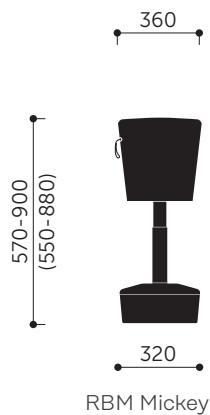

Soft, profiled foam makes sitting more comfortable.

Thanks to the tilt function, the seat follows the user's position.

Height adjustment range (33 cm) and swivel function provides active support even in a standing position.

Compact structure makes RBM Mickey easy to move around.