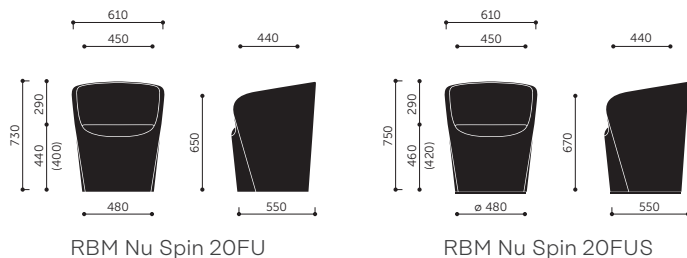

RBM Nu Spin 20FU

RBM Nu Spin 20FUS