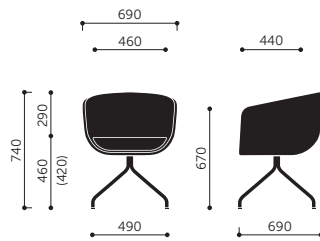

RBM Nu collection is compact thinking for meetings.

This concept is aimed towards official spaces and places intended to relax. RBM Nu adds character to office spaces but also to hotel foyers. The collection includes armchairs with a four-star swivel base with castors, a four-star swivel base with glides, a four legged frame, a sledge base or wooden legs.

Design by: Paul Brooks

Bringing life to rooms

RBM Nu 20HC

RBM Nu 20HS

RBM Nu 20V3

RBM Nu 20HW

RBM Nu 20F

Model	Description of model	Weight
20HC	Swivel armchair, 4-legged	11,5 kg
20HS	Armchair, 4-legged	11 kg
20V3	Armchair, sledgebase	11 kg
20HW	Armchair, wooden legs	10,5 kg
20F	Swivel armchair, 4-star base	12 kg