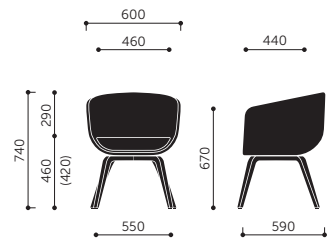

Design by: Paul Brooks

Bringing life to rooms

RBM Nu 20HC

RBM Nu 20HS

RBM Nu 20V3

RBM Nu 20HW

RBM Nu 20F

Model	Description of model	Weight
20HC	Swivel armchair, 4-legged	11,5 kg
20HS	Armchair, 4-legged	11 kg
20V3	Armchair, sledgebase	11 kg
20HW	Armchair, wooden legs	10,5 kg
20F	Swivel armchair, 4-star base	12 kg