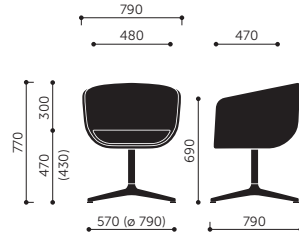

Design by: Paul Brooks

Bringing life to rooms

RBM Nu 20HC

RBM Nu 20HS

RBM Nu 20V3

RBM Nu 20HW

RBM Nu 20F

Model	Description of model	Weight
20HC	Swivel armchair, 4-legged	11,5 kg
20HS	Armchair, 4-legged	11 kg
20V3	Armchair, sledgebase	11 kg
20HW	Armchair, wooden legs	10,5 kg
20F	Swivel armchair, 4-star base	12 kg