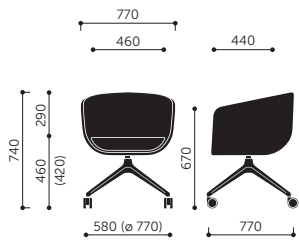

RBM Nu collection is compact thinking for meetings.

This concept is aimed towards official spaces and places intended to relax. RBM Nu adds character to office spaces but also to hotel foyers. The collection includes armchairs with a four-star swivel base with castors, a four-star swivel base with glides, a four legged frame, a sledge base or wooden legs.

Design by: Paul Brooks

Bringing life to rooms

RBM Nu 20HC

RBM Nu 20HS

RBM Nu 20V3

RBM Nu 20HW

RBM Nu 20F

Model	Description of model	Weight
20HC	Swivel armchair, 4-legged	11,5 kg
20HS	Armchair, 4-legged	11 kg
20V3	Armchair, sledgebase	11 kg
20HW	Armchair, wooden legs	10,5 kg
20F	Swivel armchair, 4-star base	12 kg