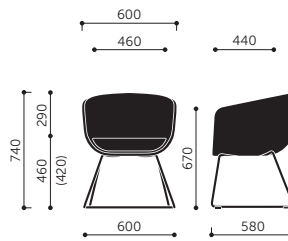

RBM Nu collection is compact thinking for meetings.

This concept is aimed towards official spaces and places intended to relax. RBM Nu adds character to office spaces but also to hotel foyers. The collection includes armchairs with a four-star swivel base with castors, a four-star swivel base with glides, a four legged frame, a sledge base or wooden legs.

Design by: Paul Brooks

Bringing life to rooms

RBM Nu 20HC

RBM Nu 20HS

RBM Nu 20V3

RBM Nu 20HW

RBM Nu 20F

Model	Description of model	Weight
20HC	Swivel armchair, 4-legged	11,5 kg
20HS	Armchair, 4-legged	11 kg
20V3	Armchair, sledgebase	11 kg
20HW	Armchair, wooden legs	10,5 kg
20F	Swivel armchair, 4-star base	12 kg

Product specification

- 4-legged base with glides: Black, Steelgrey and Metalsilver
- 4-legged swivel base with glides: Black, White, Steelgrey and Metalsilver
- Sledgebase: Black, Steelgrey and Metalsilver
- Wooden legs in 6 various stain/lacquer colours, 4-star base in polished aluminium
- Model RBM 20F - base in polished aluminium