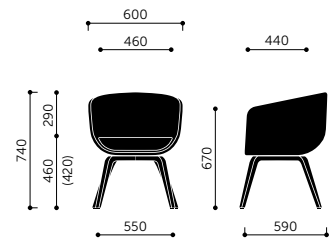

Design af: Paul Brooks

Bringing life to rooms

RBM Nu 20HC

RBM Nu 20HS

RBM Nu 20V3

RBM Nu 20HW

RBM Nu 20F

Model	Beskrivelse	Vægt
20HC	Swivel armchair, 4-legged	11,5 kg
20HS	Armchair, 4-legged	11 kg
20V3	Armchair, sledgebase	11 kg
20HW	Armchair, wooden legs	10,5 kg
20F	Swivel armchair, 4-star base	12 kg