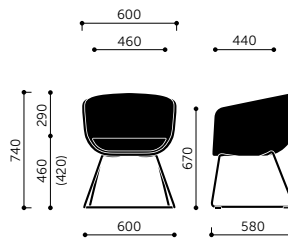

Design af: Paul Brooks

Bringing life to rooms

RBM Nu 20HC

RBM Nu 20HS

RBM Nu 20V3

RBM Nu 20HW

RBM Nu 20F

Model	Beskrivelse	Vægt
20HC	Swivel armchair, 4-legged	11,5 kg
20HS	Armchair, 4-legged	11 kg
20V3	Armchair, sledgebase	11 kg
20HW	Armchair, wooden legs	10,5 kg
20F	Swivel armchair, 4-star base	12 kg