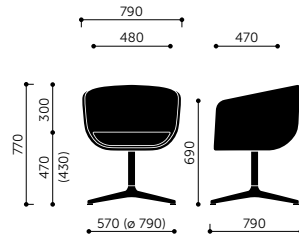

Design af: Paul Brooks

Bringing life to rooms

RBM Nu 20HC

RBM Nu 20HS

RBM Nu 20V3

RBM Nu 20HW

RBM Nu 20F

Model	Beskrivelse	Vægt
20HC	Swivel armchair, 4-legged	11,5 kg
20HS	Armchair, 4-legged	11 kg
20V3	Armchair, sledgebase	11 kg
20HW	Armchair, wooden legs	10,5 kg
20F	Swivel armchair, 4-star base	12 kg