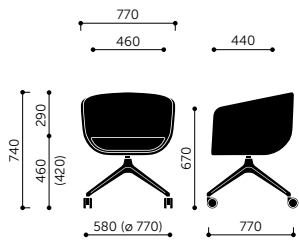

Design af: Paul Brooks

Bringing life to rooms

RBM Nu 20HC

RBM Nu 20HS

RBM Nu 20V3

RBM Nu 20HW

RBM Nu 20F

Model	Beskrivelse	Vægt
20HC	Swivel armchair, 4-legged	11,5 kg
20HS	Armchair, 4-legged	11 kg
20V3	Armchair, sledgebase	11 kg
20HW	Armchair, wooden legs	10,5 kg
20F	Swivel armchair, 4-star base	12 kg